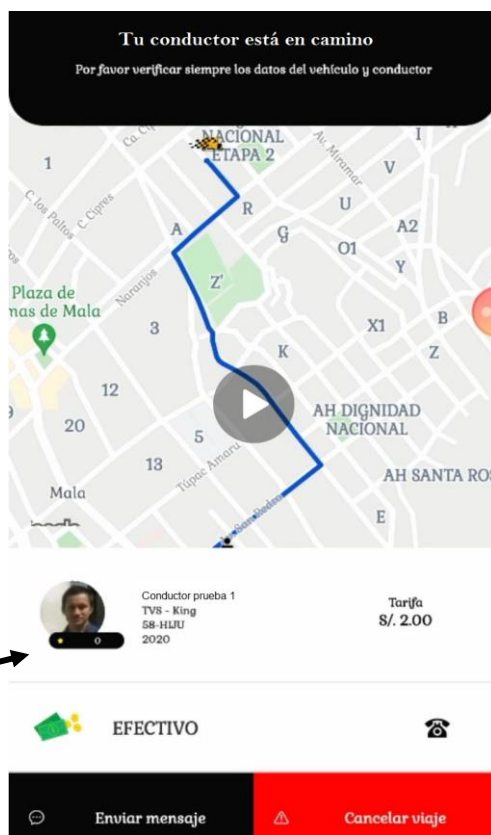

FLASH PP-APLICATIVO DE MOTOTAXI SEGURO

Una vez que un conductor **ACEPTE** el servicio, recibirás una alerta indicando que “está en camino”.

Ahora en tu aplicativo se mostrará la información del conductor y podrás interactuar con él enviando mensaje para ayudarlo a localizarte si deseas.